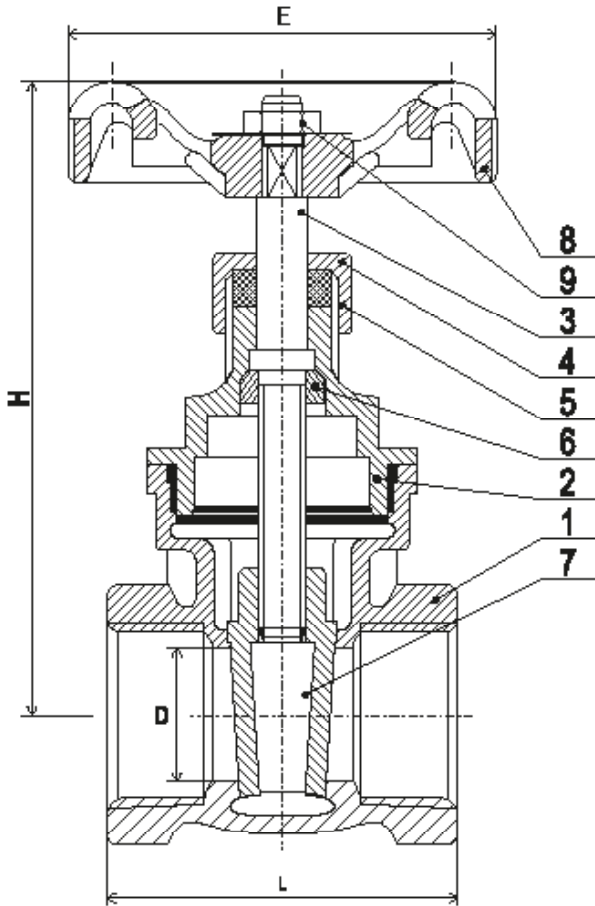

BR 520

BRONZE GATE VALVE

PN 20

Non-Rising stem

Conforms to BS 5154

ECI EUROPEAN
CASTING
INDUSTRY

www.ecivalve.it

Specifications:

- PRESSURE RATING: PN20
- SUITABLE MEDIA: WATER, OIL, AIR & STEAM
- WORKING TEMPERATURE: $T \leq 170^{\circ}\text{C}$
- TAPER PIPE THREAD TO NPT AND ISO 7-1 (EX. BS-21)

Dimensions (mm)

| DN | SIZE INCH | D | L | H | E | WEIGHT KGS |
|----|-----------|------|----|-----|----|------------|
| 15 | 1/2" | 12.7 | 50 | 74 | 52 | 0.268 |
| 20 | 3/4" | 19.1 | 54 | 85 | 52 | 0.395 |
| 25 | 1" | 25.4 | 62 | 106 | 70 | 0.585 |
| 32 | 1 1/4" | 31.8 | 70 | 113 | 70 | 0.857 |
| 40 | 1 1/2" | 38.2 | 77 | 132 | 92 | 1.265 |
| 50 | 2" | 50.9 | 87 | 155 | 92 | 1.900 |

Material

| No. | DESCRIPTION | MATERIAL |
|-----|---------------|------------------|
| 1 | Body | Bronze CC491K |
| 2 | Bonnet | Bronze CC491K |
| 3 | Stem | DZR Brass CW602N |
| 4 | Packing Nut | Brass CW617N |
| 5 | Packing | P.T.F.E |
| 6 | Stem Bush | DZR Brass CW602N |
| 7 | Disc | Bronze CC491K |
| 8 | Handwheel | Aluminum |
| 9 | Handwheel Nut | Brass CW614N |